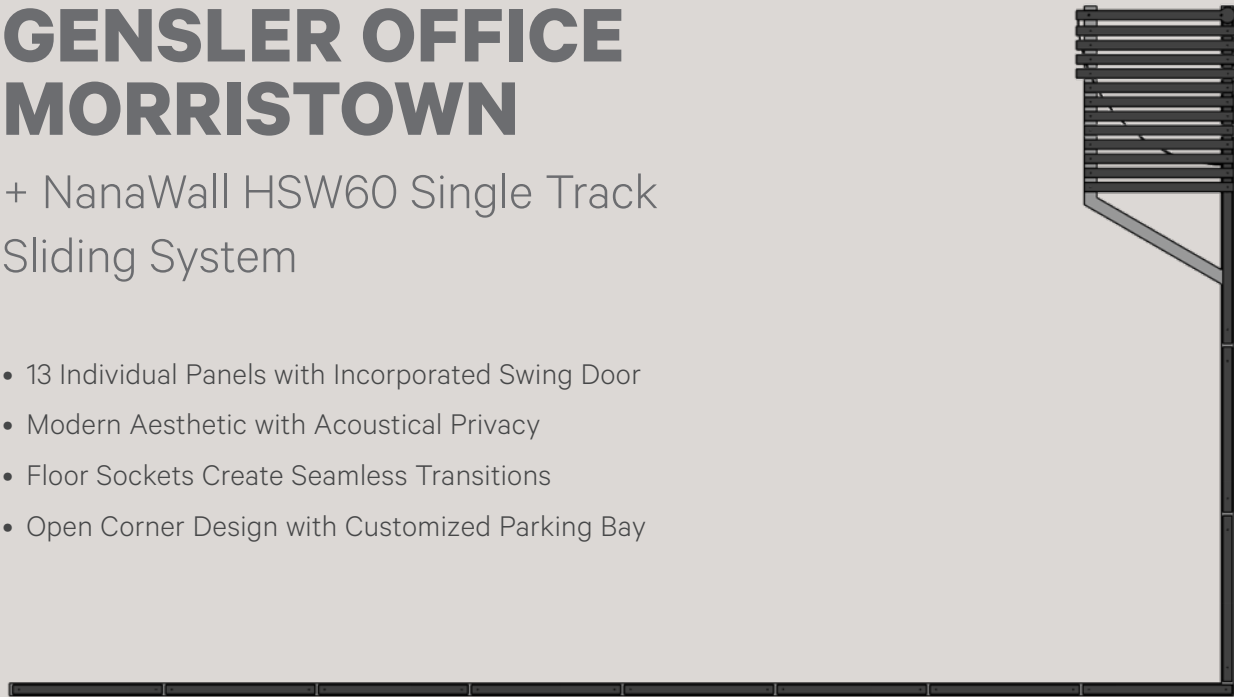

INTERIORS: RECONFIGURABLE SPACES

MAXIMIZE SQUARE FOOTAGE

Create an interior program that converts a conference room into gallery seating for presentations and lunch and learns.

GENSLER OFFICE MORRISTOWN

+ NanaWall HSW60 Single Track
Sliding System

- 13 Individual Panels with Incorporated Swing Door
- Modern Aesthetic with Acoustical Privacy
- Floor Sockets Create Seamless Transitions
- Open Corner Design with Customized Parking Bay

DESIGN A ROOM WITHIN A ROOM