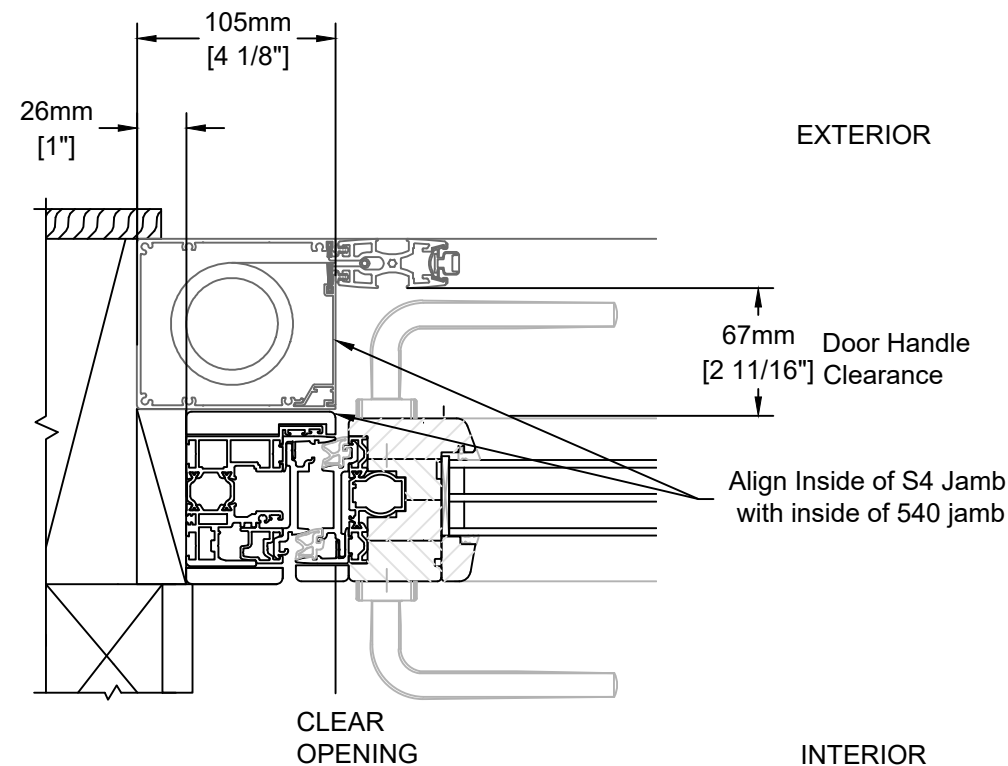

Vertical Section - Head

Horizontal Section
Jamb with Handle

Horizontal Section
Jamb Pivot

Vertical Section - Sill

Notes:

1. Refer to Centor screen installation instructions.
2. Order S4 Screen with "AWAY" stile location to avoid conflict with door handle.
3. Order S4 Screen with "OUTSIDE" location to allow for sill drainage.
4. Refer to Nanawall instructions for door installation and weather proofing.