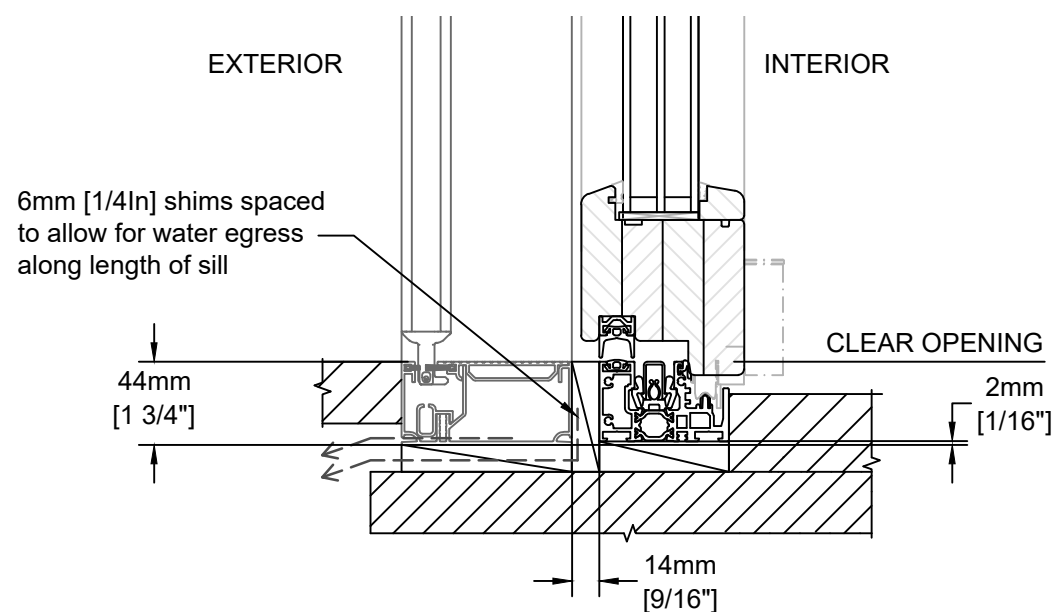

Vertical Section - Head

Horizontal Section
Jamb with Handle

Horizontal Section
Jamb Pivot

Vertical Section - Sill

Notes:

1. Refer to Centor screen installation instructions.
2. Order S4 Screen with "AWAY" stile location to avoid conflict with door handle.
3. Order S4 Screen with "OUTSIDE" location to allow for sill drainage.
4. Refer to Nanawall instructions for door installation and weather proofing.