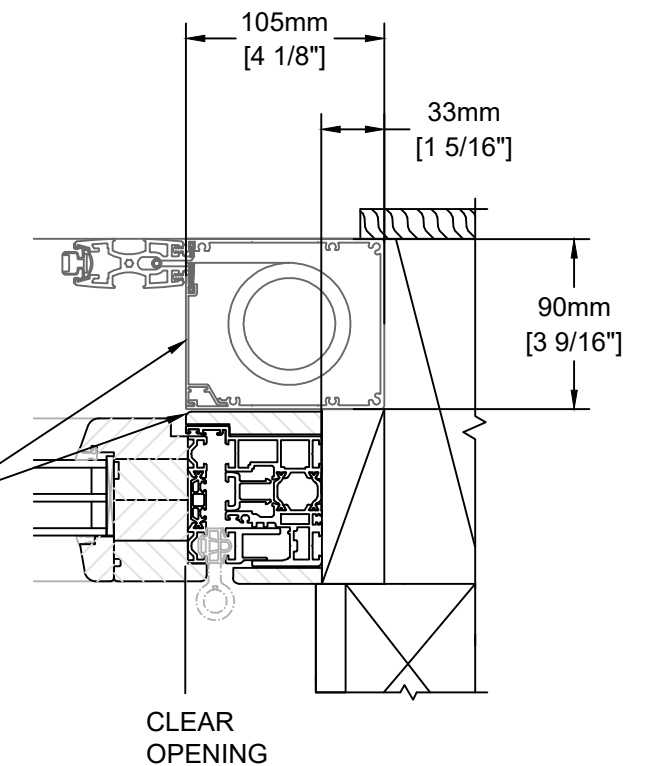

Vertical Section - Head

Horizontal Section
Jamb with Handle

Horizontal Section
Jamb Pivot

Vertical Section - Sill

Notes:

1. Refer to Centor screen installation instructions.
2. Order S4 Screen with "AWAY" stile location to avoid conflict with door handle.
3. Order S4 Screen with "OUTSIDE" location to allow for sill drainage.
4. Refer to Nanawall instructions for door installation and weather proofing.