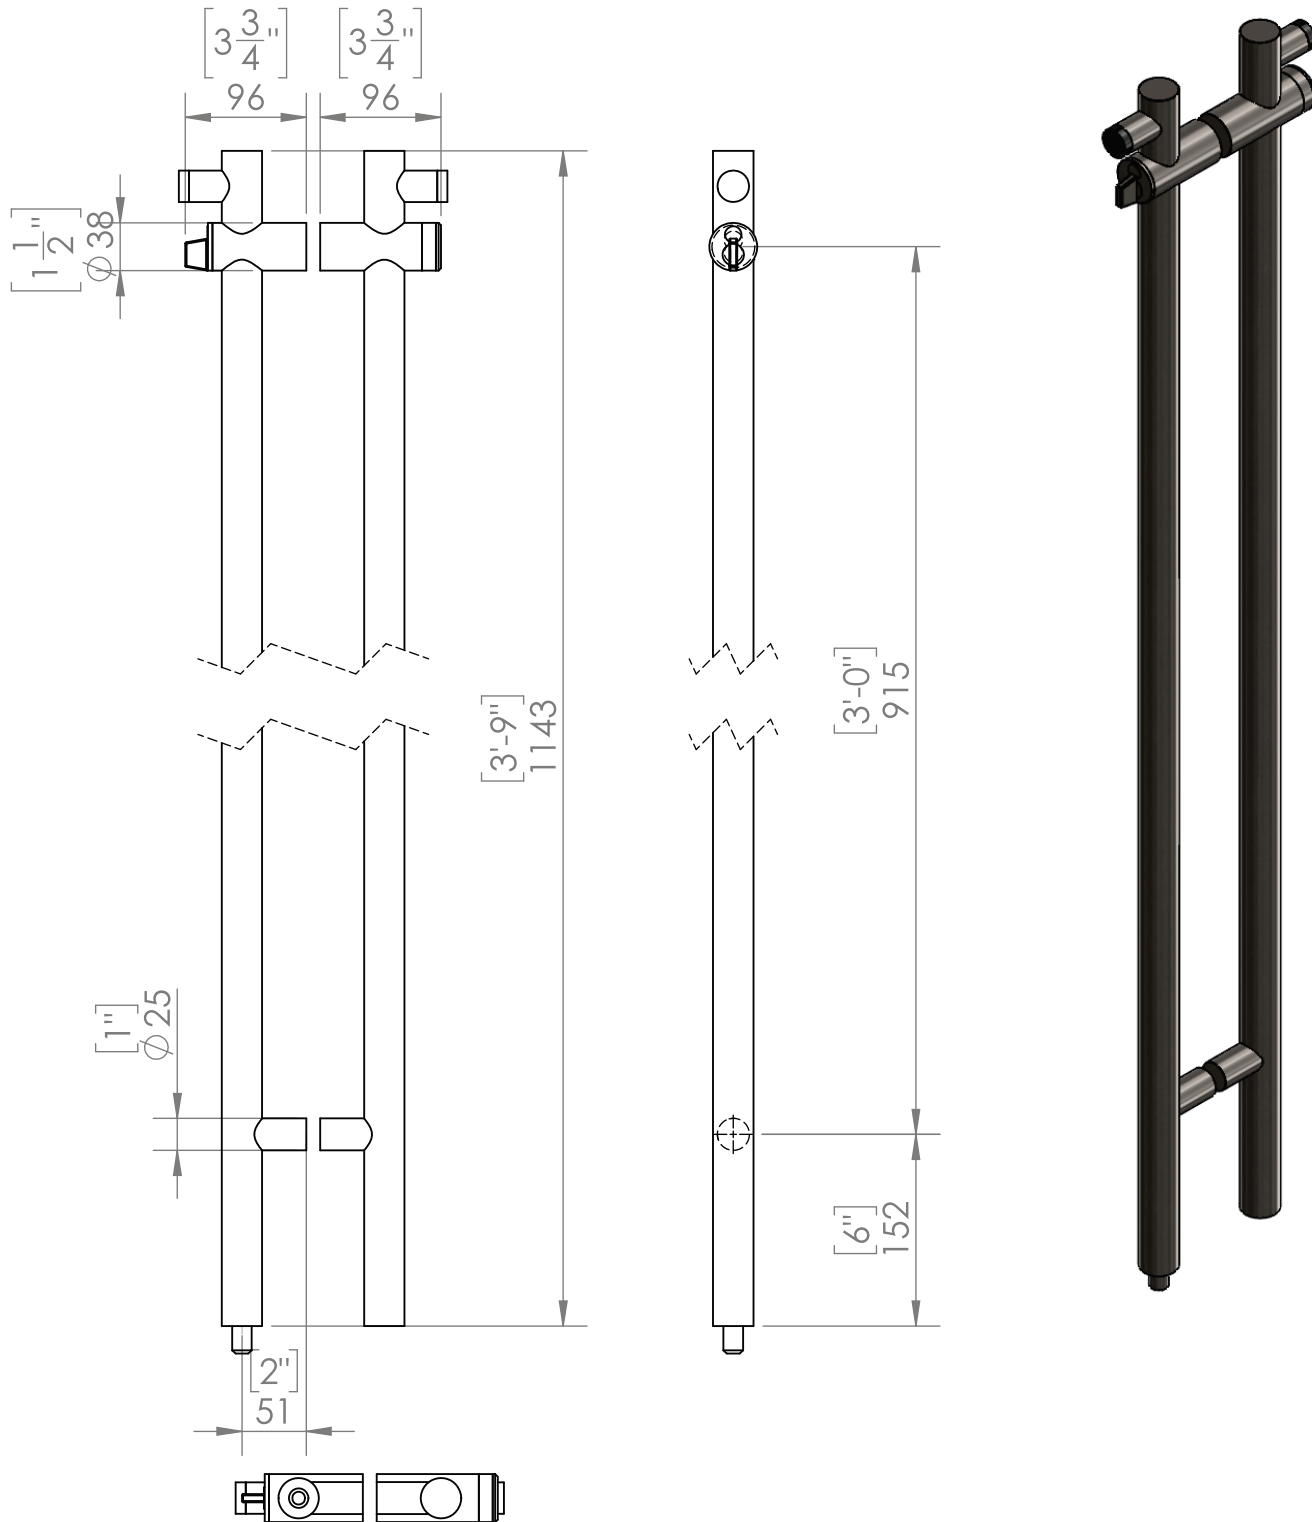

Locking Ladder Push Pull Handle

Tube100 pushpull handle with thumb turn, key and bumpers on both sides