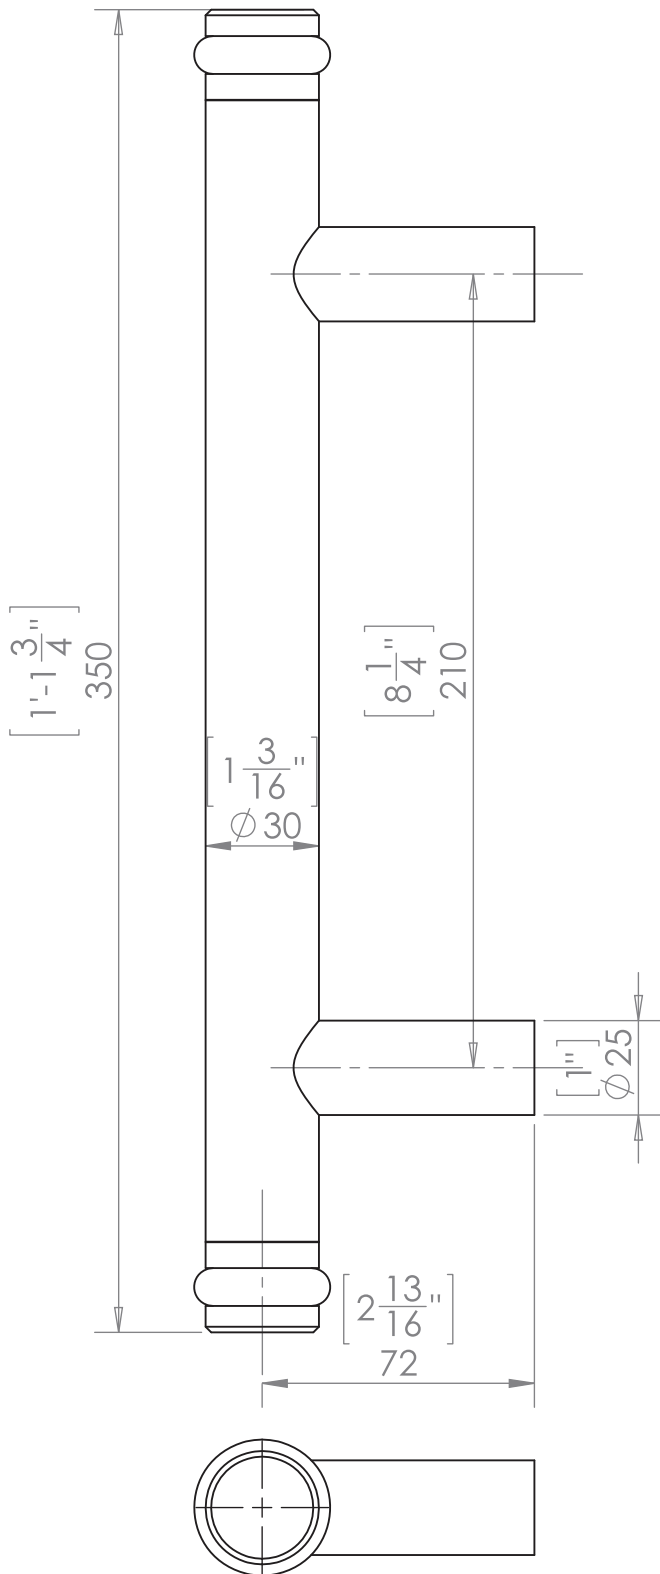

Standard 350mm Push Pull Handle with Black bumper

Handle 350 B Standard