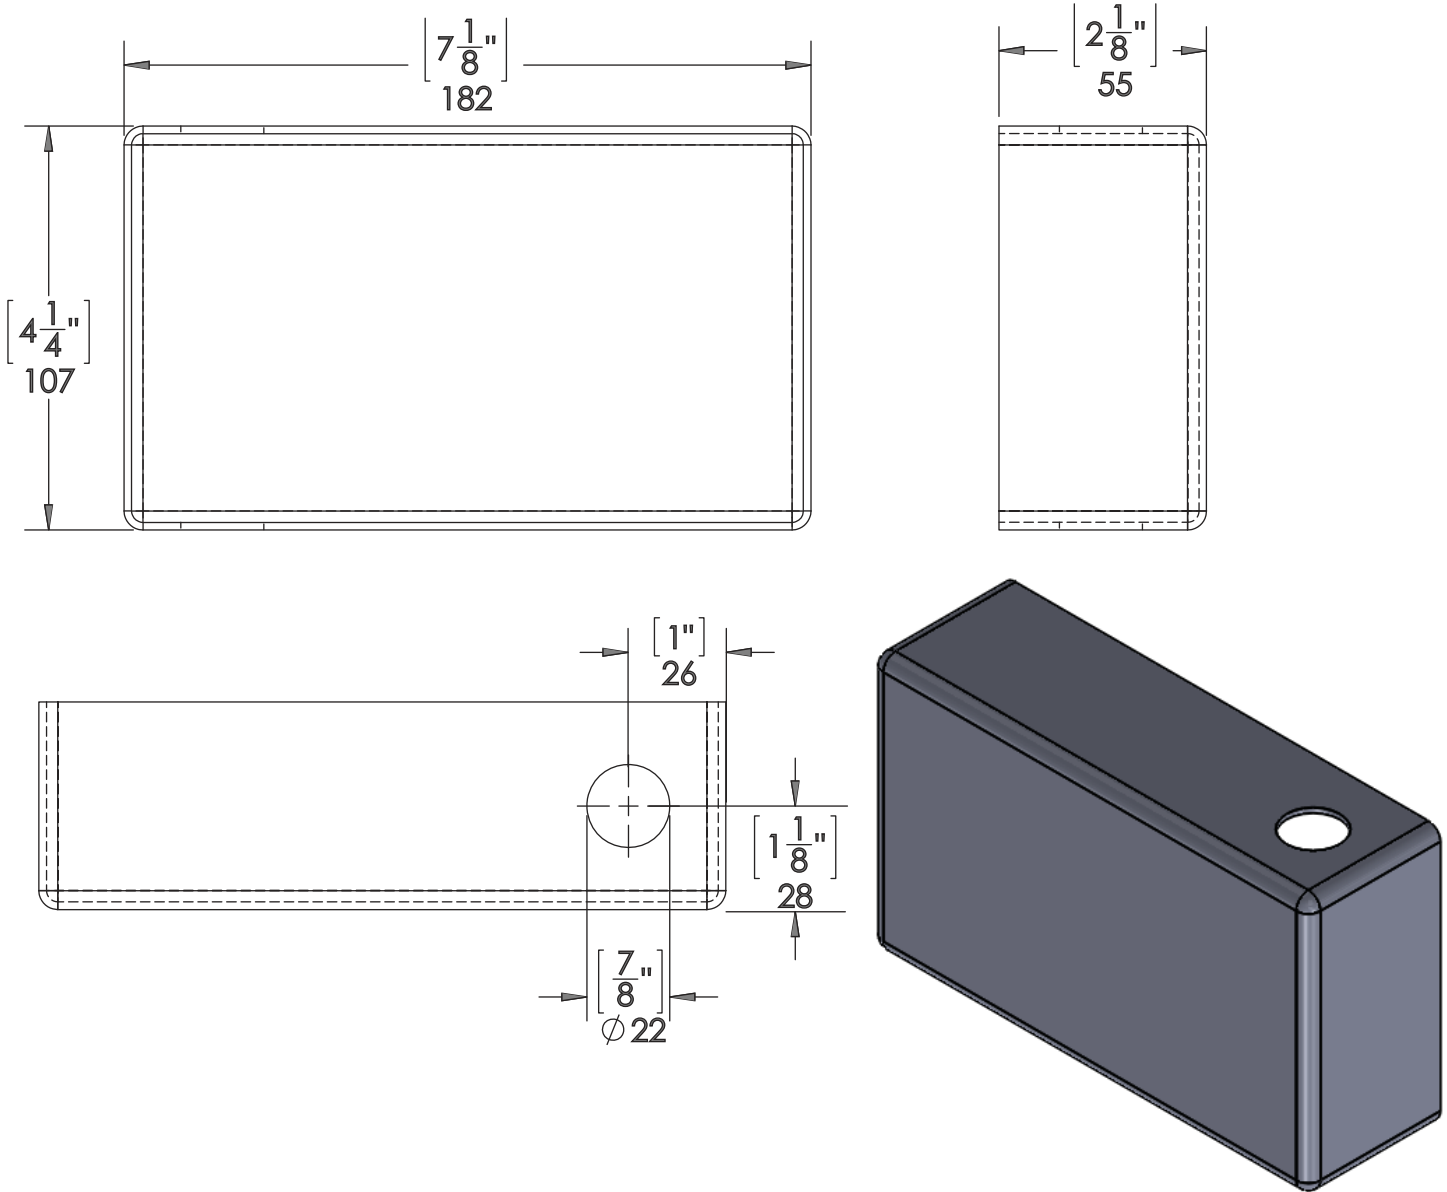

Conversion Box

For use on upper top rail of incorporated swing panel (HSW60 only)

Finish:
Polyamide gray only