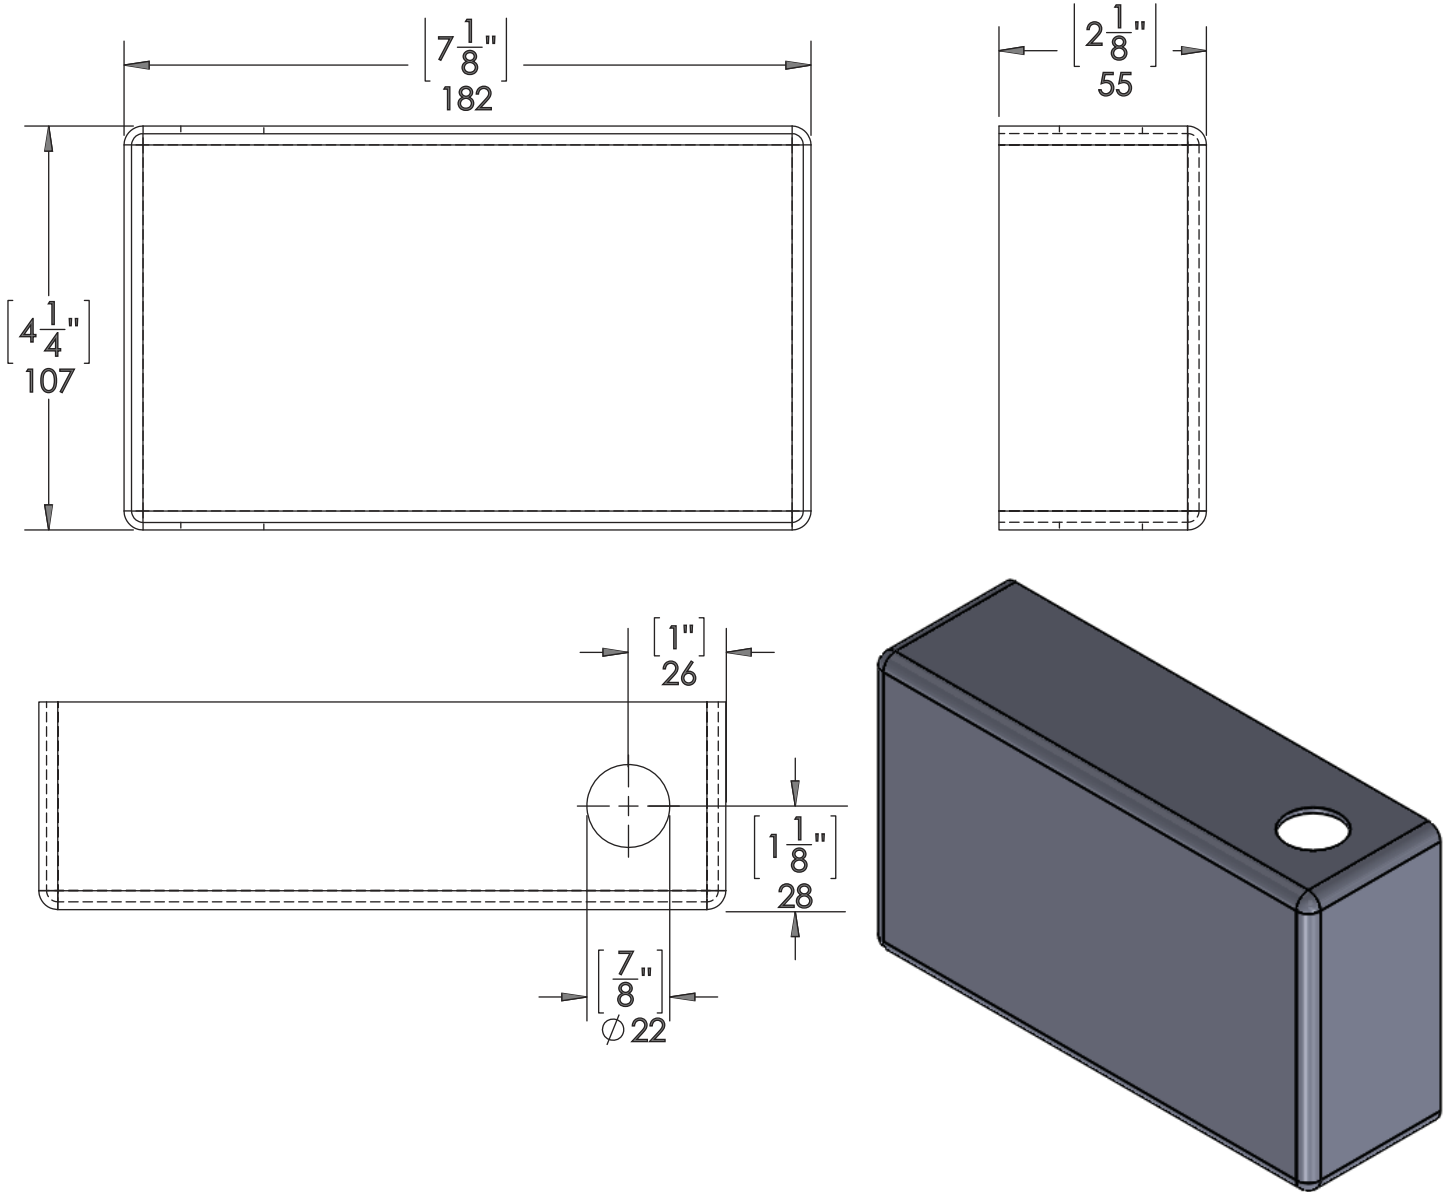

### Conversion Box

For use on upper top rail of incorporated swing panel (HSW60 only)

**Finishes:**  
 Silver gray  
 White  
 Black  
 Dark brown