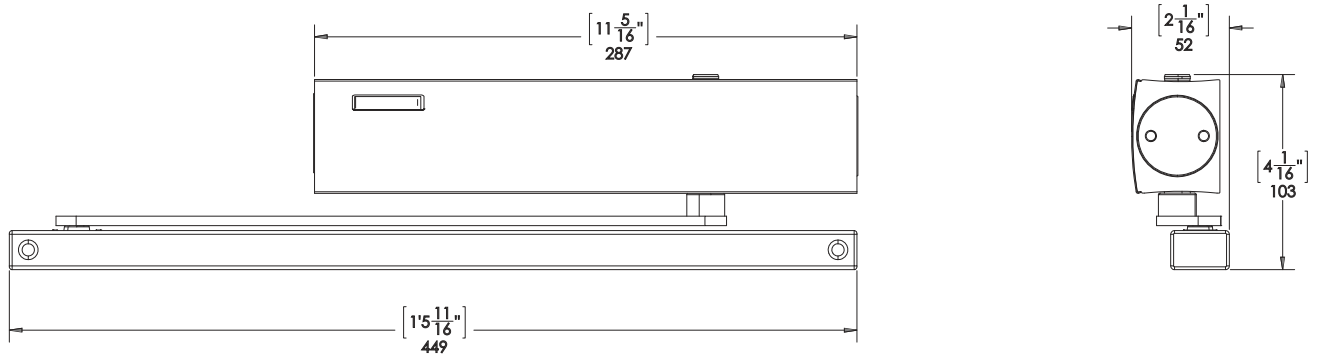

Door closer (Geze 5000)

Provided only for the HSW60 incorporated swing panel. Not included in standard package. For all other systems and panels compatible door closers are to be supplied and installed by others.

Please note that a door closer can only be installed for a swing panel that is attached to the side jamb.

Finish:
 ClearAnodized
 Dark Bronze Anodized