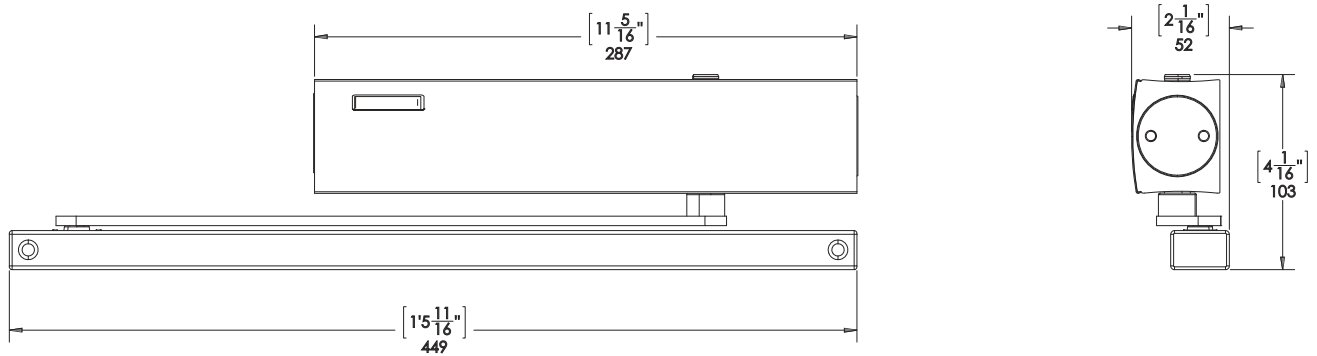

### Door closer (Gage 5000)

Provided only for the HSW60 incorporated swing panel. Not included in standard package. For all other systems and panels compatible door closers are to be supplied and installed by others.

Please note that a door closer can only be installed for a swing panel that is attached to the side jamb.

**Finish:**  
 ClearAnodized  
 Dark Bronze Anodized