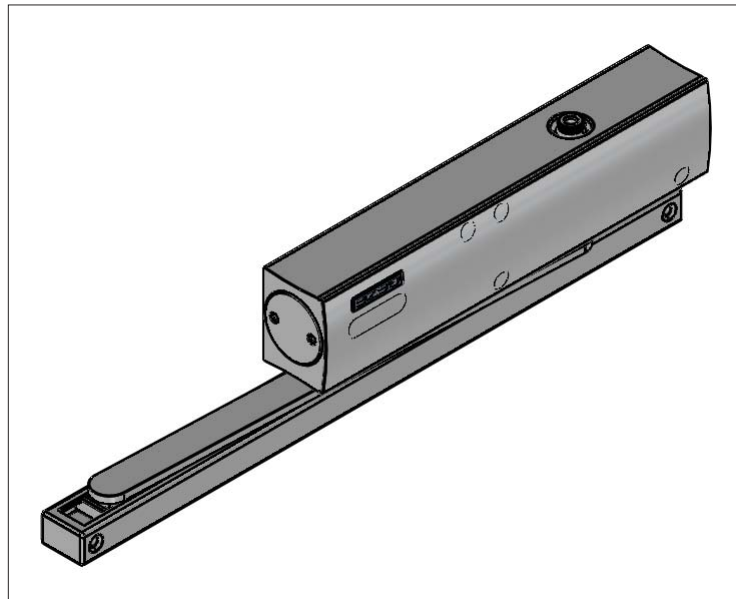

Door closer (Geze 5000)

Provided only for the HSW60 incorporated swing panel. Not included in standard package. For all other systems and panels compatible door closers are to be supplied and installed by others.

Please note that a door closer can only be installed for a swing panel that is attached to the side jamb.

Finish:
 ClearAnodized
 Dark Bronze Anodized