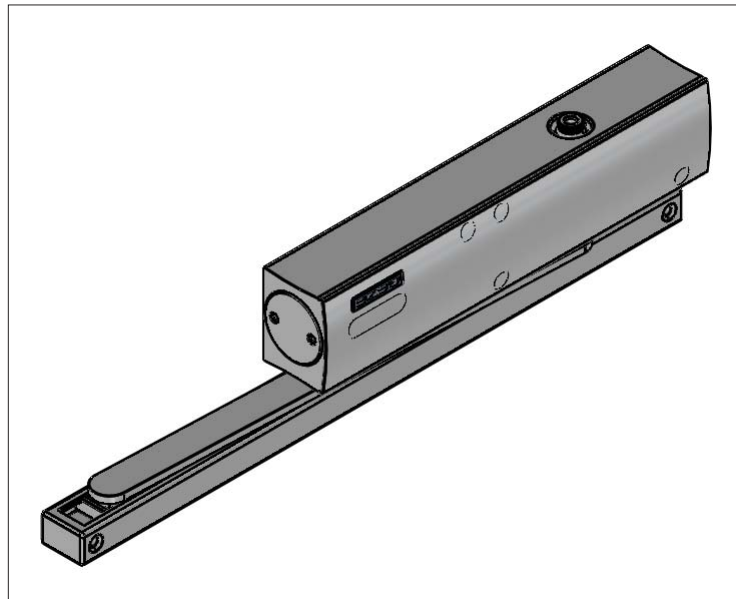

### Door closer (Gage 5000)

Provided only for the HSW60 incorporated swing panel. Not included in standard package. For all other systems and panels compatible door closers are to be supplied and installed by others.

Please note that a door closer can only be installed for a swing panel that is attached to the side jamb.

**Finish:**  
 ClearAnodized  
 Dark Bronze Anodized