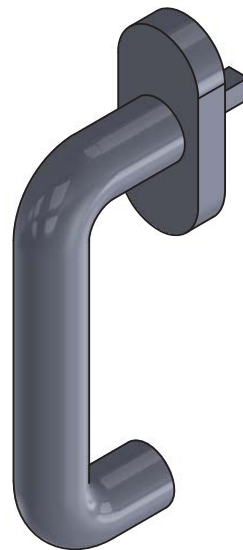

Steel Coated Nylon Handle

For use with the standard two point and three point locking of the SL70 and SL73 system. Also for use with all matching tilt turn windows and doors.

Finishes:
 Dark Brown
 Gray
 White