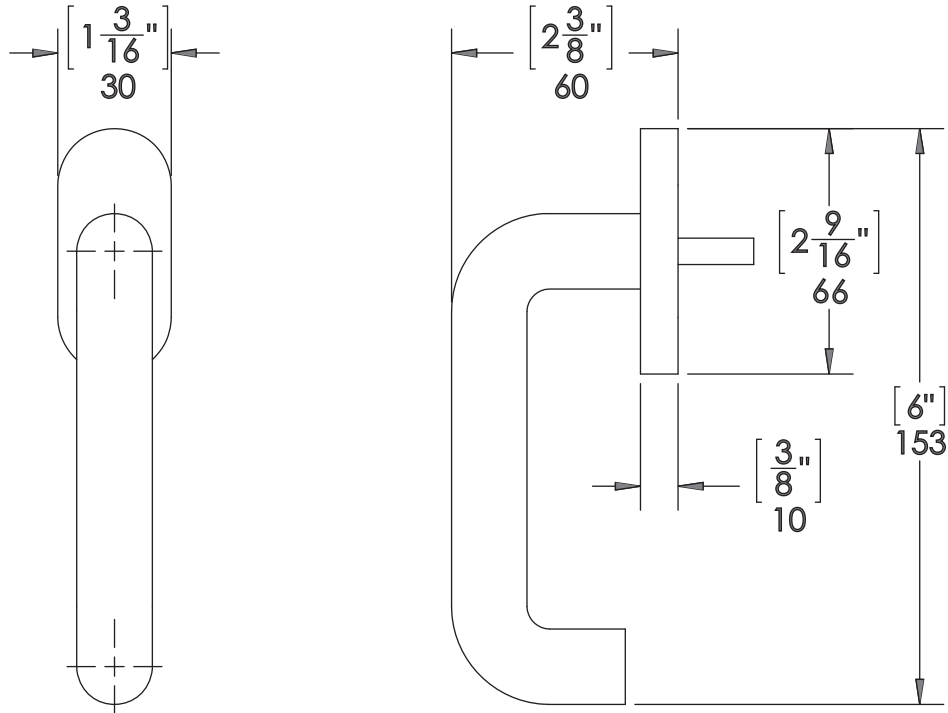

Steel Coated Nylon Handle

For use with the standard two point and three point locking of the SL70 and SL73 system. Also for use with all matching tilt turn windows and doors.

Finishes:
 Dark Brown
 Gray
 White