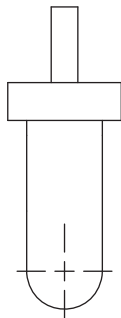

Steel Coated Nylon Handle

For use with the standard two point and three point locking of the SL70 and SL73 system. Also for use with all matching tilt turn windows and doors.

Finishes:
 Dark Brown
 Gray
 White