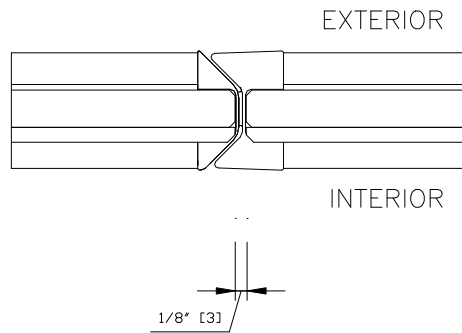

NanaWall

SL25XXL

INWARD OPENING

SECTION DETAIL
DETAIL 11.0

TWO SLIDING PANEL MEETING

CAD FILE NAME: SL25XXL110