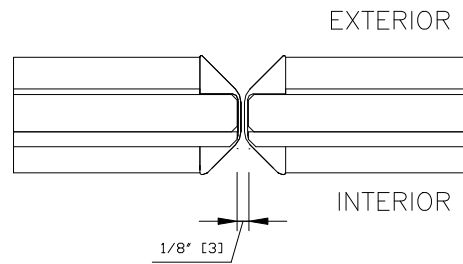

NanaWall

SL25XXL

INWARD OPENING

SECTION DETAIL
DETAIL 11.4

SLIDING PANEL MEETING SWING PANEL

CAD FILE NAME: SL25XXL114