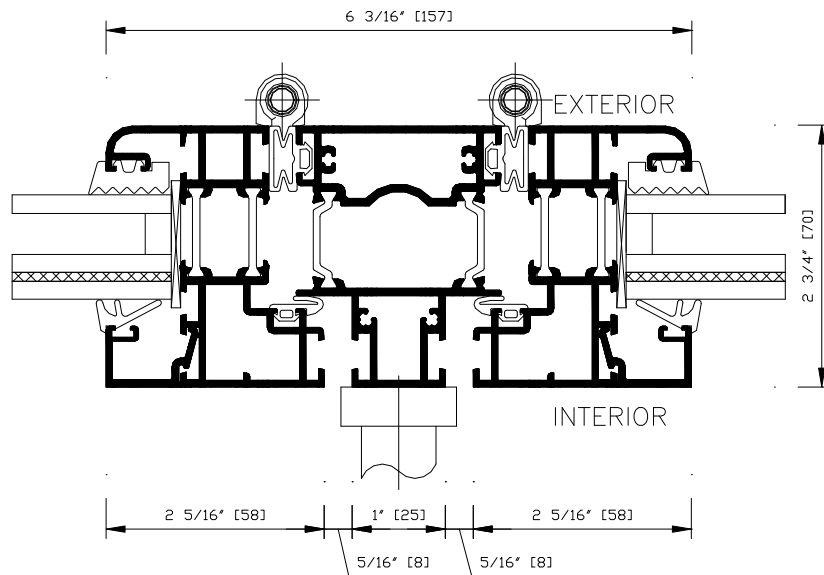

NanaWall

SL73

INWARD OPENING

SECTION DETAIL
DETAIL 7.0

FOLDING PANELS WITH LOCKING

CAD FILE NAME: SL7370