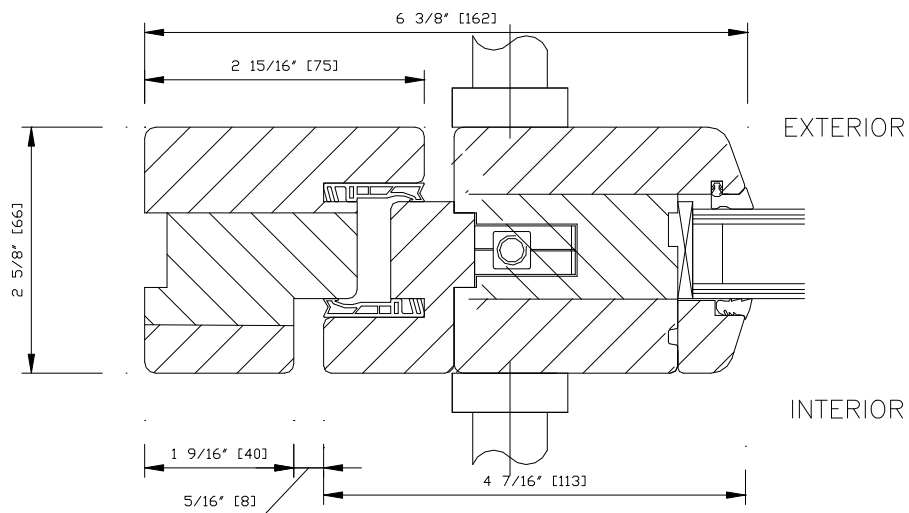

NanaWall

WD66

INWARD OPENING

SECTION DETAIL
DETAIL 4.0

SWING PANEL WITH LOCKING AT LEFT SIDE JAMB

CAD FILE NAME: WD6640