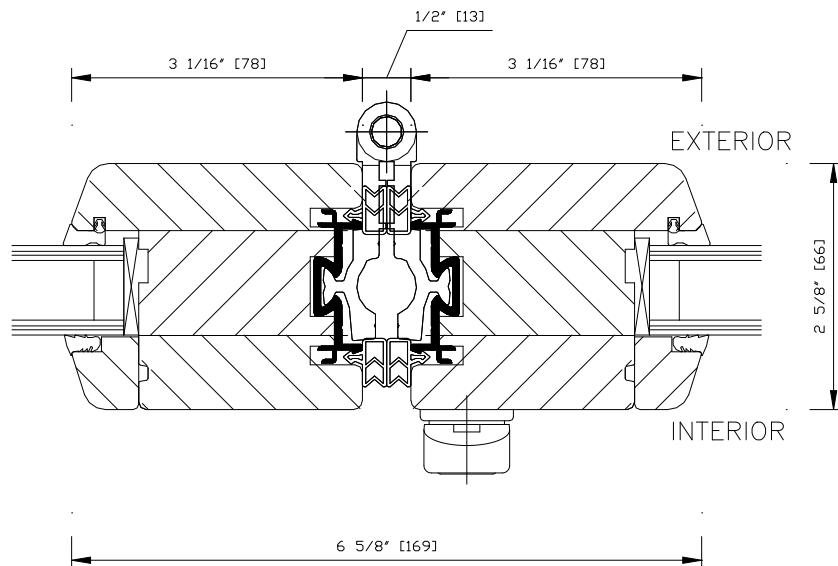

NanaWall

WD66

INWARD OPENING

SECTION DETAIL
DETAIL 7.0

RIGHT FOLDING PANEL WITH LOCKING

CAD FILE NAME: WD6670