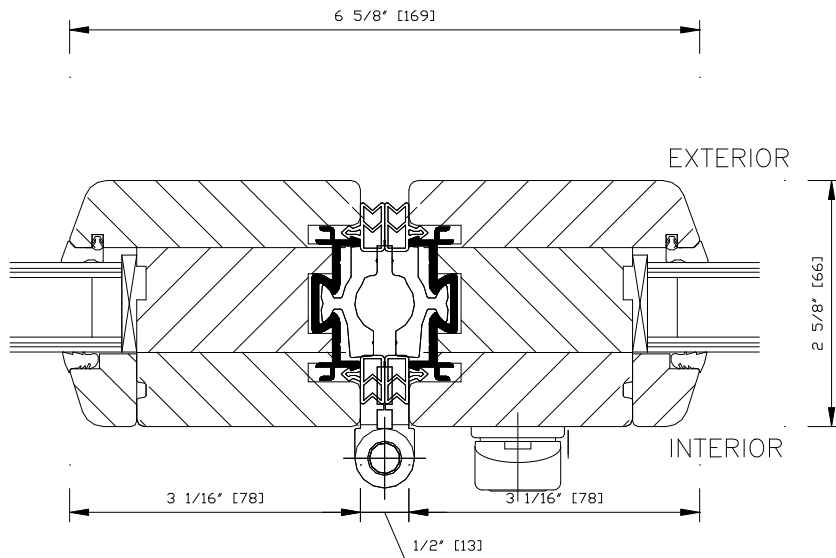

NanaWall

WD66

OUTWARD OPENING

SECTION DETAIL
DETAIL 7.1

RIGHT FOLDING PANEL WITH LOCKING

CAD FILE NAME: WD6671