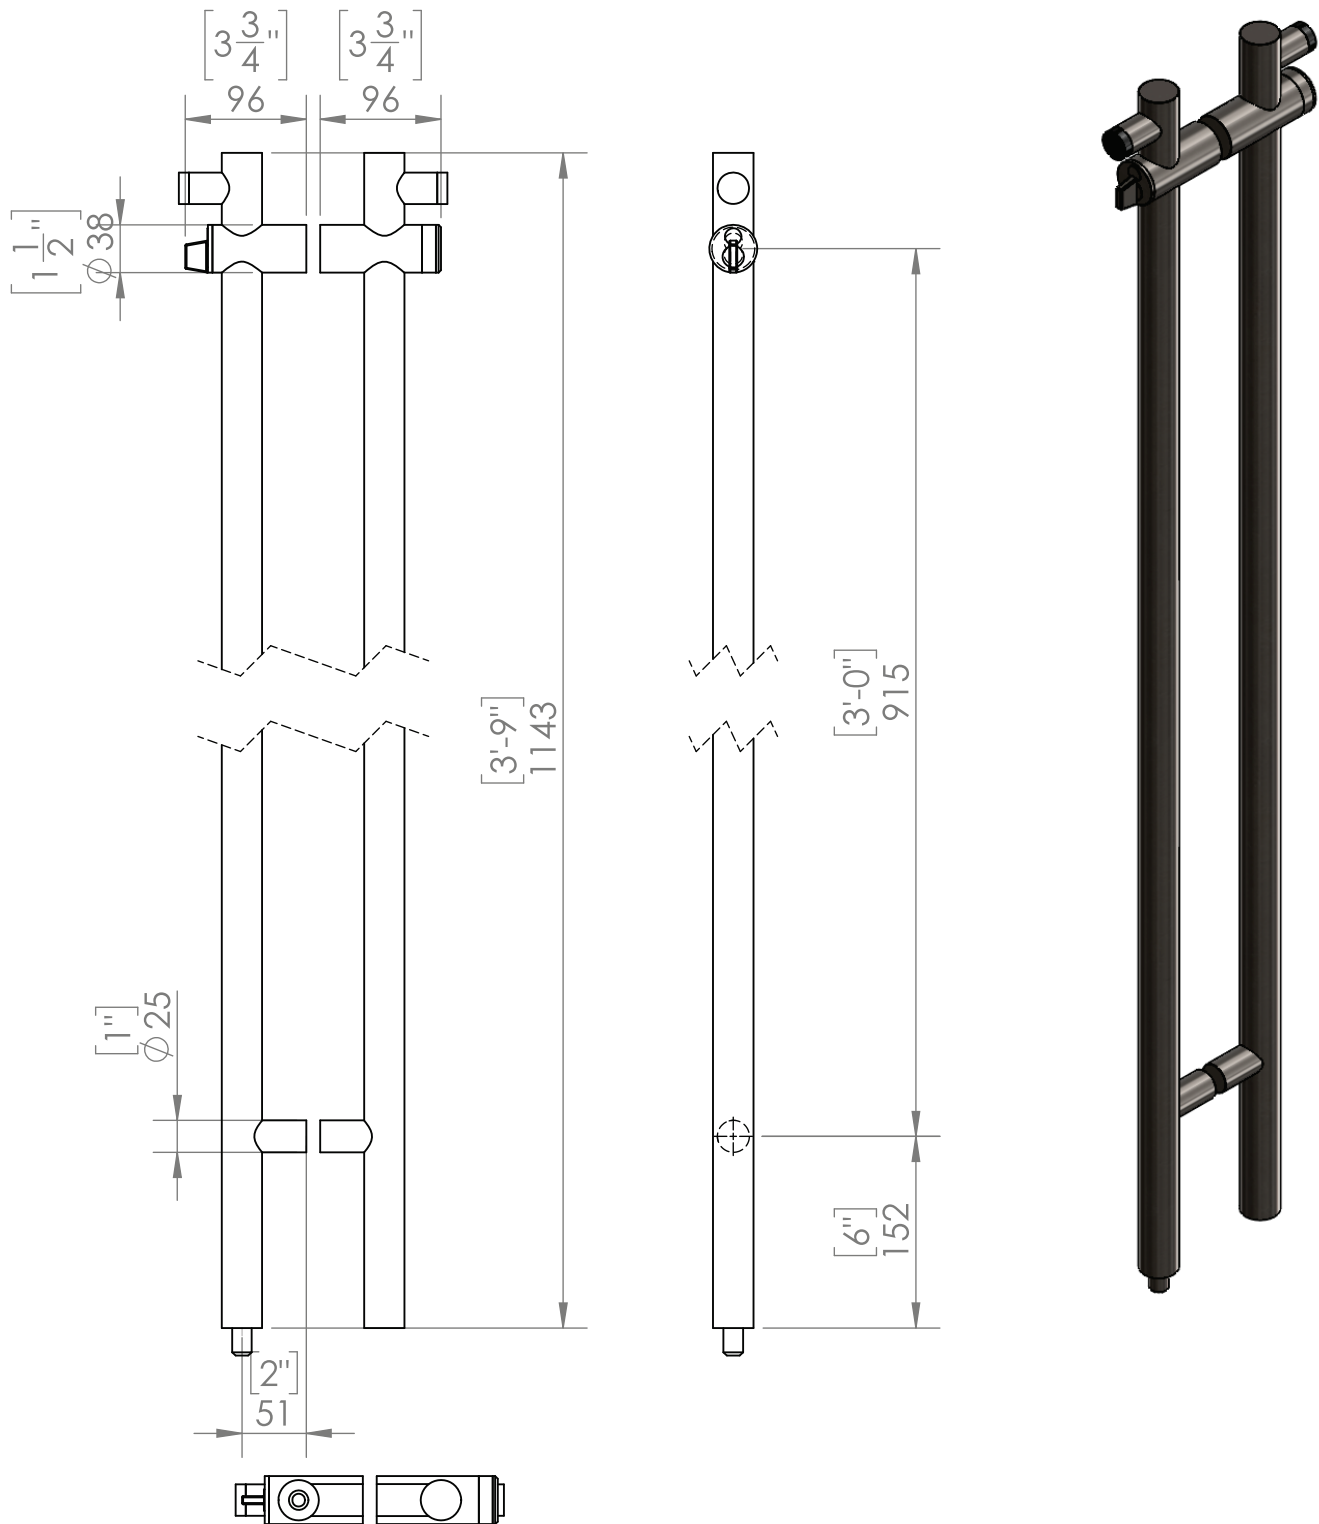

Locking Ladder Pull Handle

Locking ladder pull handle with integrated locking at handle height (Thumb turn on the inside and key cylinder on the outside)